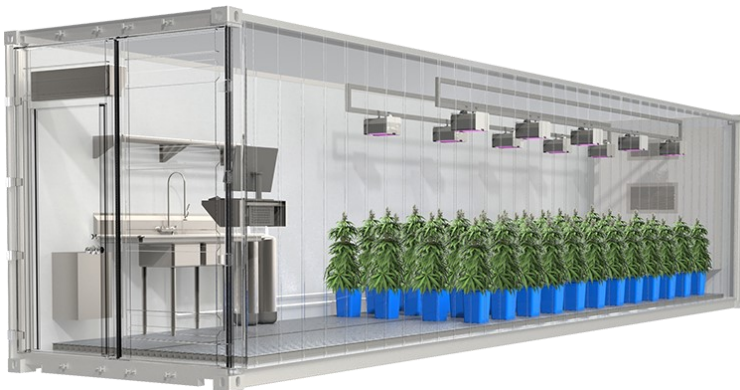

Plantation Pod

Our Plantation Pod is a unique and innovative way to take your horticulture business to the next level. Commencing your new or already existing business as a mobile plantation pod opens opportunity for static operations with the flexibility for relocation.

Our custom design allows for you to explore and create a plantation pod tailored to your needs. The pod caters for horticultural controlled growing environments, medicinal grade insulated interior and flooring however specifics vary to your horticultural needs.

This cost effective option opens many opportunities for growth and mobility within the industry.

Pricing starts from $65,000 + GST*

For your 20ft Shipping Container ready to go!

Final pricing depends on chosen equipment and other specifics.